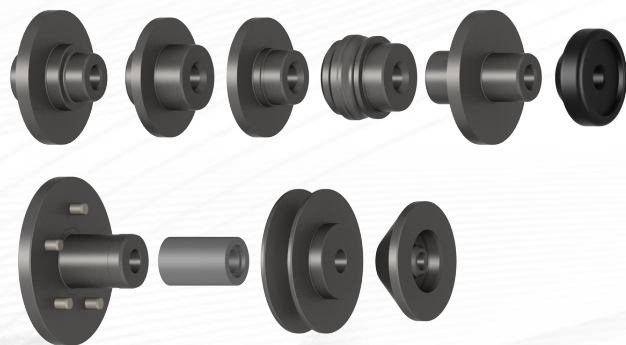

Profi-Kit for single arm rockers

Pressure piece \varnothing 19.05 mm
Locating disc Triumph / Honda
Locating disc \varnothing 14 mm BMW / Moto Guzzi
Locating disc Aprilia / BMW / Yamaha
Locating disc BMW
Locating disc Honda
Locating disc Triumph / KTM
Locating disc Honda / MV Agusta
Spacer sleeve long
Locating disc Ducati
Locating disc Kawasaki (follows shortly)