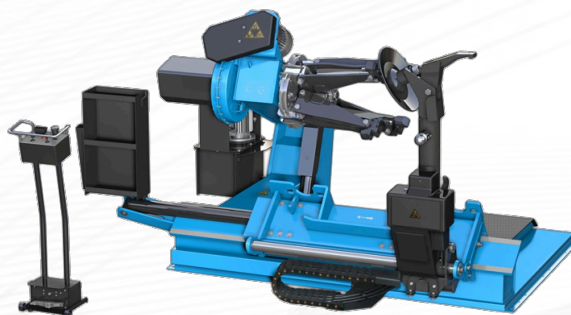

MAXI-56 WiFi

Universal, automatic tyre-changer for truck, bus, agricultural and construction machinery.

The plate and claw of the working tool is moved and rotated automatically.

Wireless control panel and four-points mounting bracket with 2-speed rotation ensure very comfortable work.

Dane techniczne

Clamping capacity	14"-46" (po zastosowaniu przedłużek 56")
Max. wheel width	1300 mm
Max. wheel diameter	2400 mm
Bead-breaker pressure force	2500 kg
Maximum wheel weight	1800 kg
Pressure	130 bar
Table rotation speed	6/12 obr./min.
Electric supply	3 x 400V / 50Hz
Motor power	2,6 kW
Pump motor power	2,2 kW
Weight	1048 kg
Wheel clamp	Hydrauliczny
Dimensions	1430/860/1550