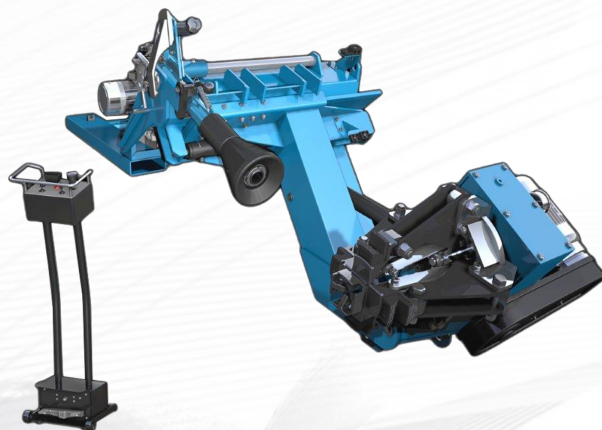

UT 27 Mobile

The **UT-27 Mobile** is an electro-hydraulic mobile tyre fitting machine for 13 to 26 inch tyres with a safe operating voltage of 24 Volt. The UT-27Mobile for heavy use is a powerful, compact tyre changing machine that can be installed in service vans for changing and fitting tyres on location.

With 4 self-centering clamping claws, handle, dismantling roller.
Max. Mounting height from the floor: 770 mm.
Fastening to the vehicle floor with at least 4 screws.
Mounting on the side or behind the vehicle.

Dane techniczne

Clamping capacity	13" - 26"
Max. wheel width	600 mm
Max. wheel diameter	1300 mm
Maximum wheel weight	750 kg
Weight	450 kg
Bead-breaker pressure force	2500 kg
Wheel clamp	Hydrauliczny
Motor power	1,5 kW
Pump motor	2,2 kW
Pressure	130 bar
Electric supply	3x400V / 50Hz