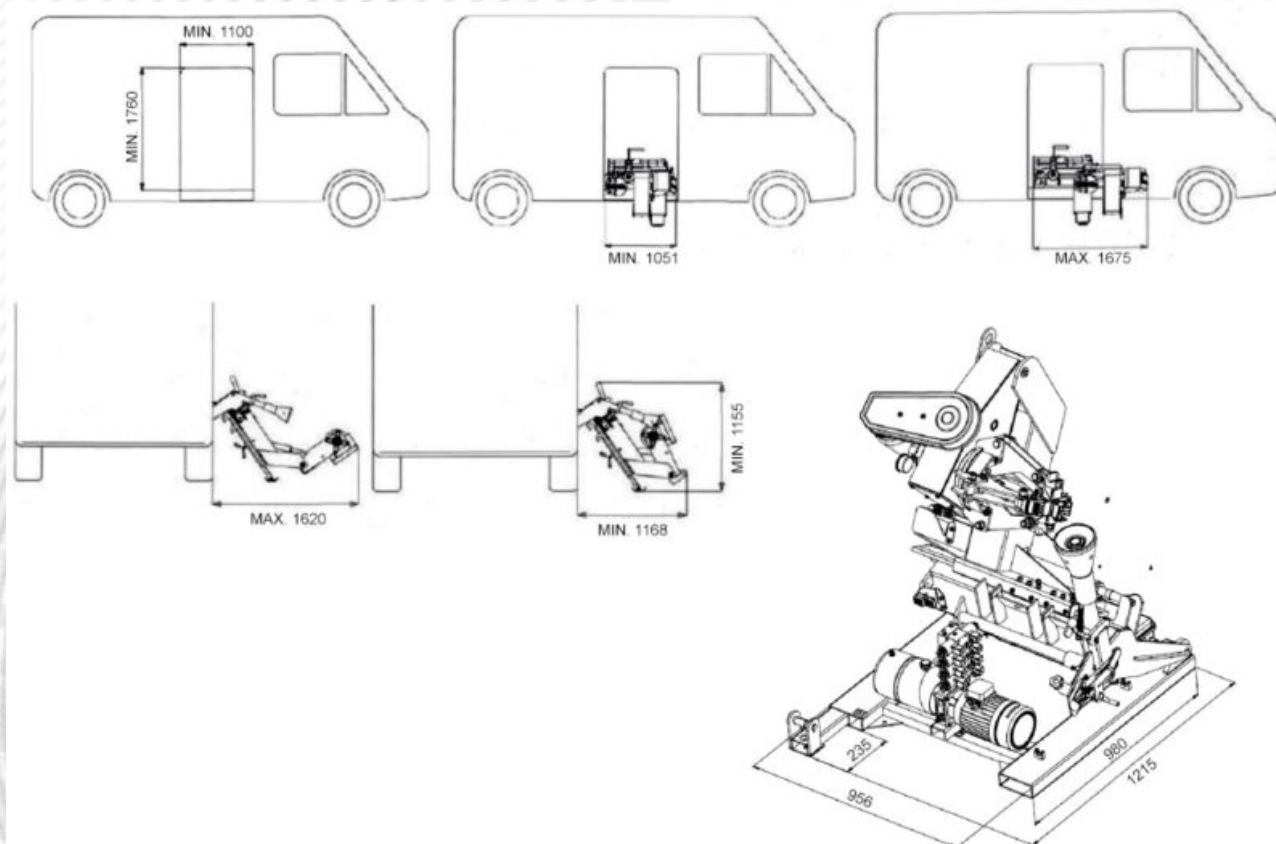

UT 27 Mobile

The **UT-27 Mobile** is an electro-hydraulic mobile tyre fitting machine for 13 to 26 inch tyres with a safe operating voltage of 24 Volt. The UT-27Mobile for heavy use is a powerful, compact tyre changing machine that can be installed in service vans for changing and fitting tyres on location.

With 4 self-centering clamping claws, handle, dismantling roller.
Max. Mounting height from the floor: 770 mm.
Fastening to the vehicle floor with at least 4 screws.
Mounting on the side or behind the vehicle.

Dane techniczne

Clamping capacity	13" - 26"
Max. wheel width	600 mm
Max. wheel diameter	1300 mm
Maximum wheel weight	750 kg
Weight	450 kg
Bead-breaker pressure force	2500 kg
Wheel clamp	Hydrauliczny
Motor power	1,5 kW
Pump motor	2,2 kW
Pressure	130 bar
Electric supply	3x400V / 50Hz