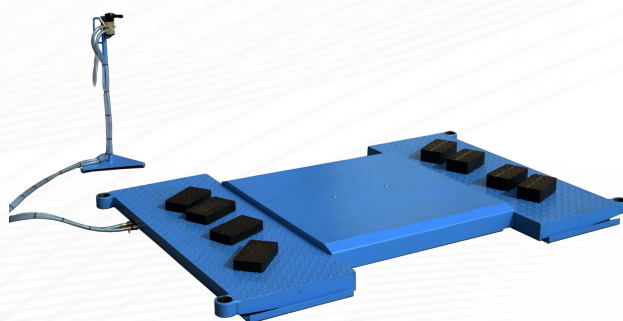

## PPS-3000

The **PPS-3000 lift** is designed for lifting passenger cars and light trucks to simultaneously remove or install all wheels. It is equipped with two air cushions and has a maximum lifting capacity of 3000 kg.

### Dane techniczne

Pneumatic power supply	7-10 bar
Weight	500 kg
Max. height	380 mm
Outside dimensions without floor ramp	2100x1420 mm
with floor ramp	2100x3760 mm
Min. height	80 mm
Working temperature	- 4 st.C ÷ + 40 st.C
Pneumatic supply	do 7 bar
Capacity	3000 kg

## Standard equipment:

---

- Safety rails
- Rubber pads
- Controls

## Optional equipment:

---

- Rotating arms
- Short ramps (335x500 mm)
- Long ramps (1175x500 mm)