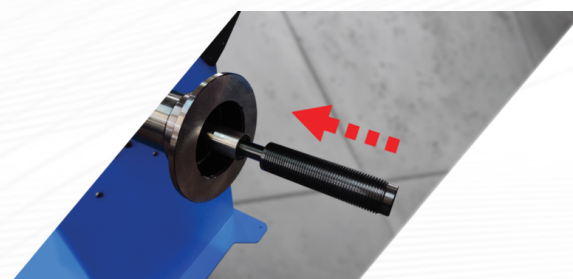

3305 LP is supplied with USG automatic wheel measurement system and run-out sensor providing MINIMALIZATION procedure.

Laser adjuster shows precisely the place for balance weights.

Features:

- pneumatic quick-release clamp
- calibration device
- voice synthesizer
- laser adjuster
- programme Alu + programme "hidden weight"
- automatic positioning lock
- non-contact wheel parameters acquisition
- optimization
- run-out measurement
- minimalization
- LCD monitor
- printer
- operator memory
- 7 ALU programmes
- offset, rim width, rim diameter in ALU 6 and ALU 7
- imbalance recalculation
- clamp fo motobikes - option
- adapte for wheels whithout central hole - option

Technical Data

Rim diameter range:	10" - 30"
Rim width range:	2" - 15"
Maximum wheel weight	70 kg
Balancing accuracy	1 g

UNI-TROL Sp. z o.o.
ul. Estrady 56
01-932 Warszawa

tel. (22) 817 94 21 22, 817 94 34 35, 834 90 13 14
SPRZEDAŻ wew. 118 i 121, SERWIS wew. 131 i 134
www.unitrol.pl | office@unitrol.pl | serwis@unitrol.pl

Measuring speed	140 obr/min
Power of the drive engine	80 W
Electric supply	230V / 50 Hz
Pneumatic power supply	8 - 10 bar
Dimensions	900/1170/1450
Weight	120 kg

Distinctive features:

Pneumatic quick-release clamp allows quick, easy and central clamping and unclamping of wheels on a shaft.

Anvil.

Ergonomic tool tray.

Pedal controls clamping process.

Available Colors

Basic Colors

Custom Colors

Additional Equipment

Index	Description	Photo
DO-5P	Flange plate 5-bolts	
150400049	Cone 95-132 mm Ø40	
04.04.008.40	Cone 125-145 mm Ø40	
06.04.009.40	Cone 145-165 mm Ø40	