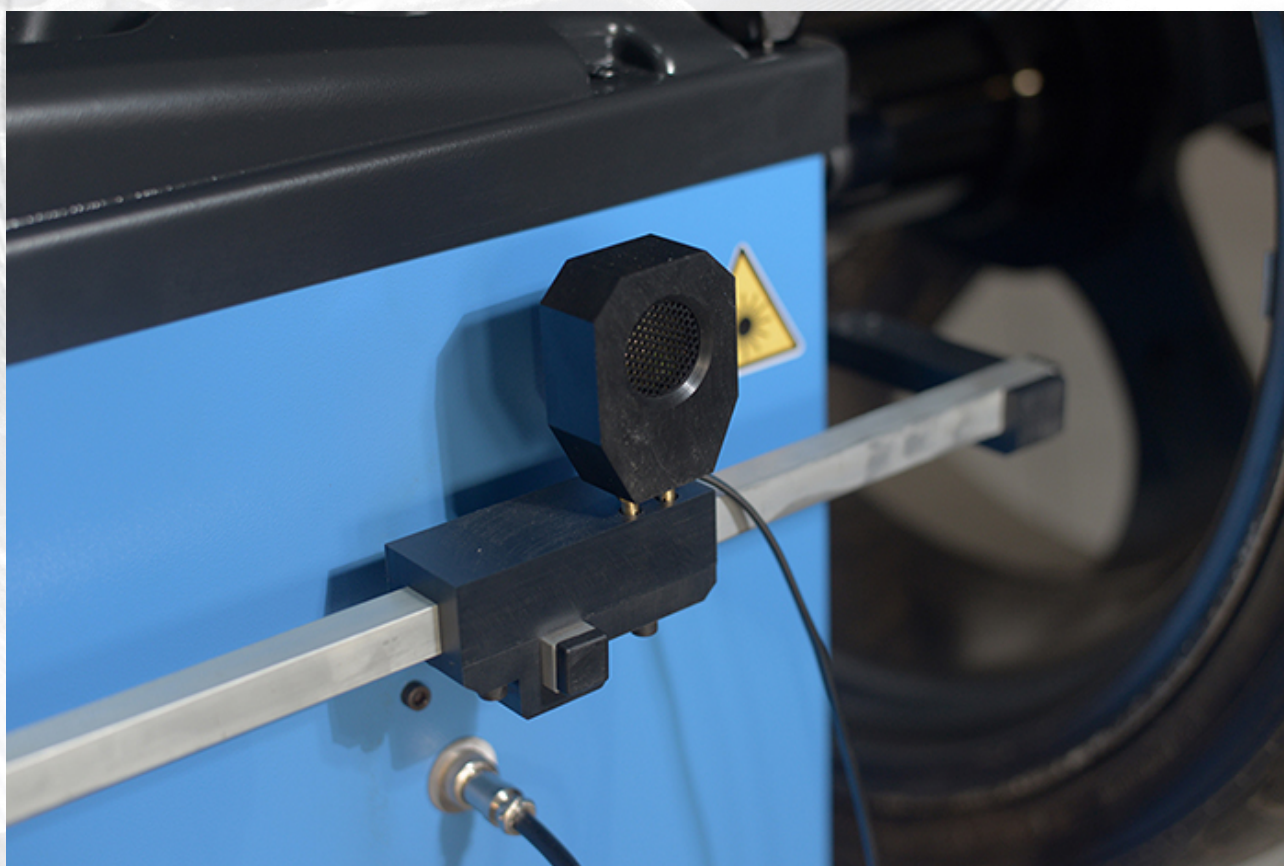

3305 LP

3305 LP is a modern balancing machine designed for dynamic balancing of cars and vans wheels in one measurement cycle.

Voice synthesizer confirms each operation and suggests wheel balancing methodology.

3305 LP is supplied with USG automatic wheel measurement system and run-out sensor providing MINIMALIZATION procedure.

Laser adjuster shows precisely the place for balance weights.

Features:

- pneumatic quick-release clamp
- calibration device
- voice synthesizer
- laser adjuster
- programme Alu + programme "hidden weight"
- automatic positioning lock
- non-contact wheel parameters acquisition
- optimization
- run-out measurement
- minimalization
- LCD monitor
- printer
- operator memory
- 7 ALU programmes
- offset, rim width, rim diameter in ALU 6 and ALU 7
- imbalance recalculation
- clamp fo motobikes - option
- adapte for wheels whithout central hole - option

Measuring speed	140 obr/min
Power of the drive engine	80 W
Electric supply	230V / 50 Hz
Pneumatic power supply	8 - 10 bar
Dimensions	900/1170/1450
Weight	120 kg

Distinctive features:

Pneumatic quick-release clamp allows quick, easy and central clamping and unclamping of wheels on a shaft.

Anvil.

Ergonomic tool tray.

Pedal controls clamping process.

Available Colors

Basic Colors

Custom Colors

Additional Equipment

Index	Description	Photo
DO-5P	Flange plate 5-bolts	
150400049	Cone 95-132 mm Ø40	
04.04.008.40	Cone 125-145 mm Ø40	
06.04.009.40	Cone 145-165 mm Ø40	