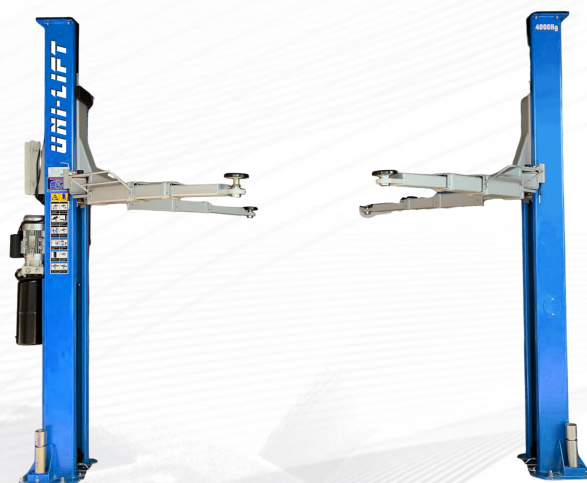

UNI-LIFT PD-4.0

The **Uni-Lift PD-4.0** is a modern hydraulic lift equipped with automatic height locks and a cable-based column synchronization system. Thanks to its long arms, it is suitable for handling all passenger cars, including SUVs and shorter delivery vehicles.

Dane techniczne

Capacity	4000
Lifting height	1900
Min. height	98
Arm extension range	740-1310
Max. height	2840
Clear distance column	2810
Drive-through width	2580
Clear distance column	3420
Lifting time	60
Electric supply	400V/50Hz
Motor power	2,6