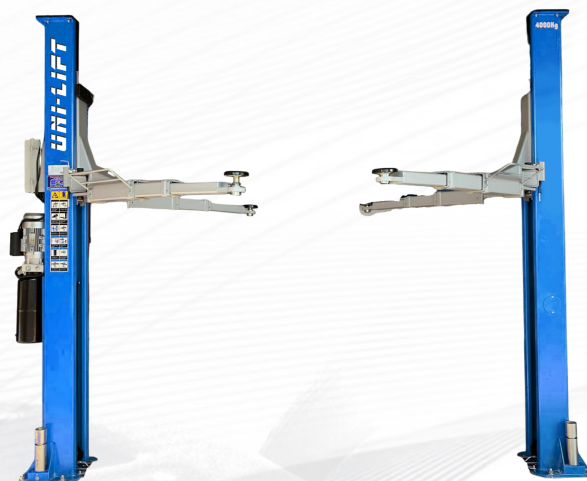

## UNI-LIFT PD-4.0

The **Uni-Lift PD-4.0** is a modern hydraulic lift equipped with automatic height locks and a cable-based column synchronization system. Thanks to its long arms, it is suitable for handling all passenger cars, including SUVs and shorter delivery vehicles.

### Technical Data

Capacity	4000
Lifting height	1900
Min. height	98
Arm extension range	740-1310
Max. height	2840
Clear distance column	2810
Drive-through width	2580
Clear distance column	3420
Lifting time	60
Electric supply	400V/50Hz
Motor power	2,6