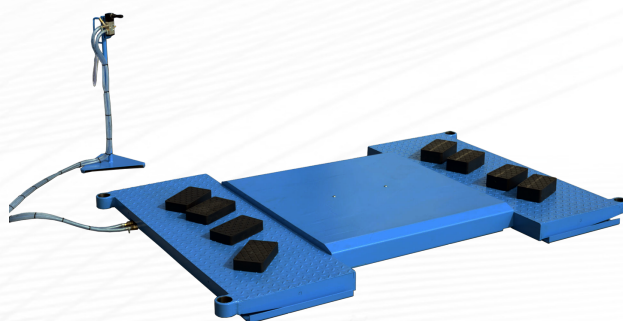

PPS-5

The **PPS-5 lift** is designed for lifting passenger cars and light trucks to simultaneously remove or install all wheels. It is equipped with a single air cushion and has a maximum lifting capacity of 2000 kg.

Dane techniczne

Capacity	2000 kg
Lifting height	380 mm / 680 mm (z łapami)
Min. height	80 mm
Outside dimensions without floor ramp	2100 mm x 1400 mm
with floor ramp	2100 mm x 1950 mm
Working temperature	- 4 st.C ÷ + 40 st.C
Pneumatic supply	do 7 bar
Pneumatic power supply	7-10 bar
Weight	400 kg

Standard equipment:

- Safety rails
- Rubber pads
- Controls

Optional equipment:

- Rotating arms
- Short ramps (335x500 mm)
- Long ramps (1175x500 mm)